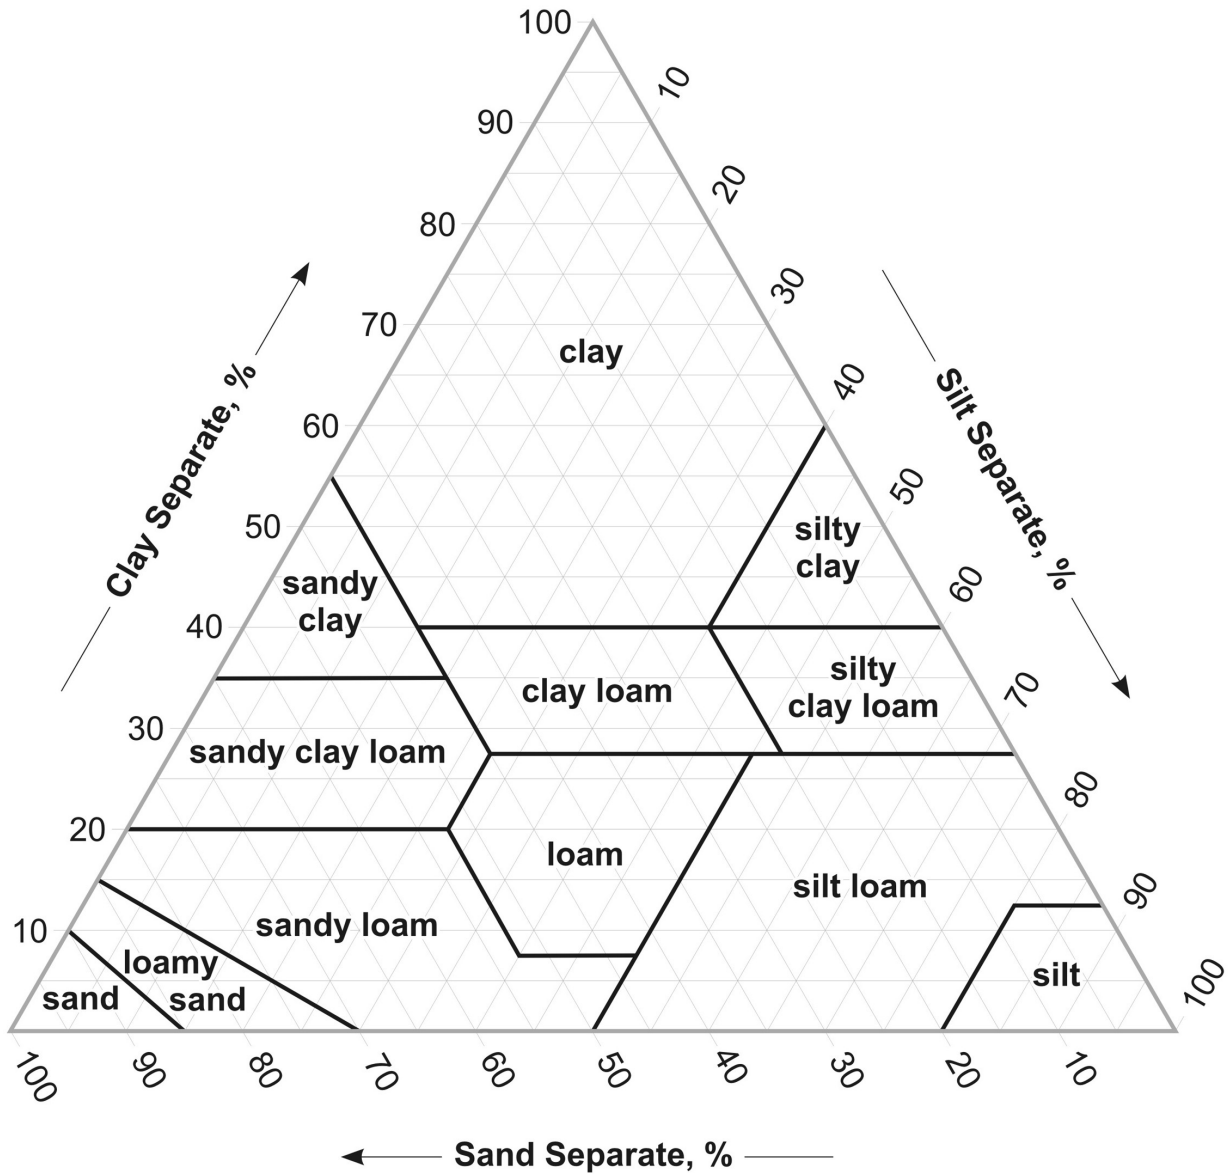

Soil Texture

Directions: Color the graphics below based on the percentages of soil types in each of the samples you collected.

Sample 1

Soil Textural Triangle

Image credit: USDA Natural Resources Conservation Service
https://www.nrcs.usda.gov/wps/portal/nrcs/detail/soils/edu/?cid=nrcs142p2_054311

Sample 2

Soil Textural Triangle

Image credit: USDA Natural Resources Conservation Service

https://www.nrcs.usda.gov/wps/portal/nrcs/detail/soils/edu/?cid=nrcs142p2_054311