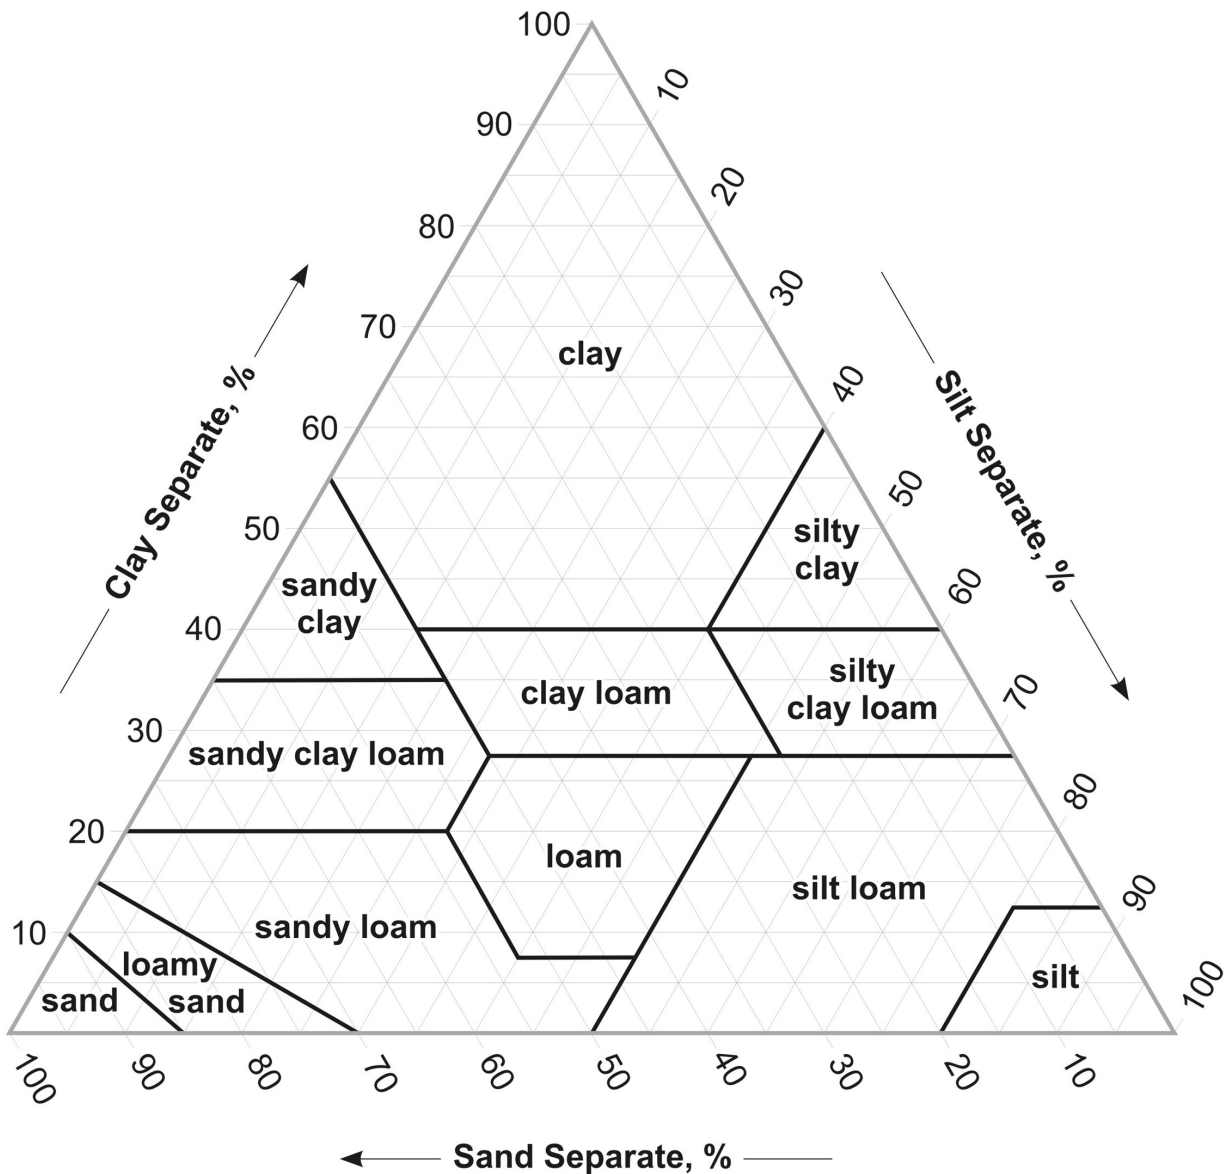

Soil Texture

Directions: Color the graphics below based on the percentages of soil types in each of the samples you collected.

Sample 1

Soil Textural Triangle

Image credit: USDA Natural Resources Conservation Service
https://www.nrcs.usda.gov/wps/portal/nrcs/detail/soils/edu/?cid=nrcs142p2_054311

Sample 2

Soil Textural Triangle

Image credit: USDA Natural Resources Conservation Service

https://www.nrcs.usda.gov/wps/portal/nrcs/detail/soils/edu/?cid=nrcs142p2_054311